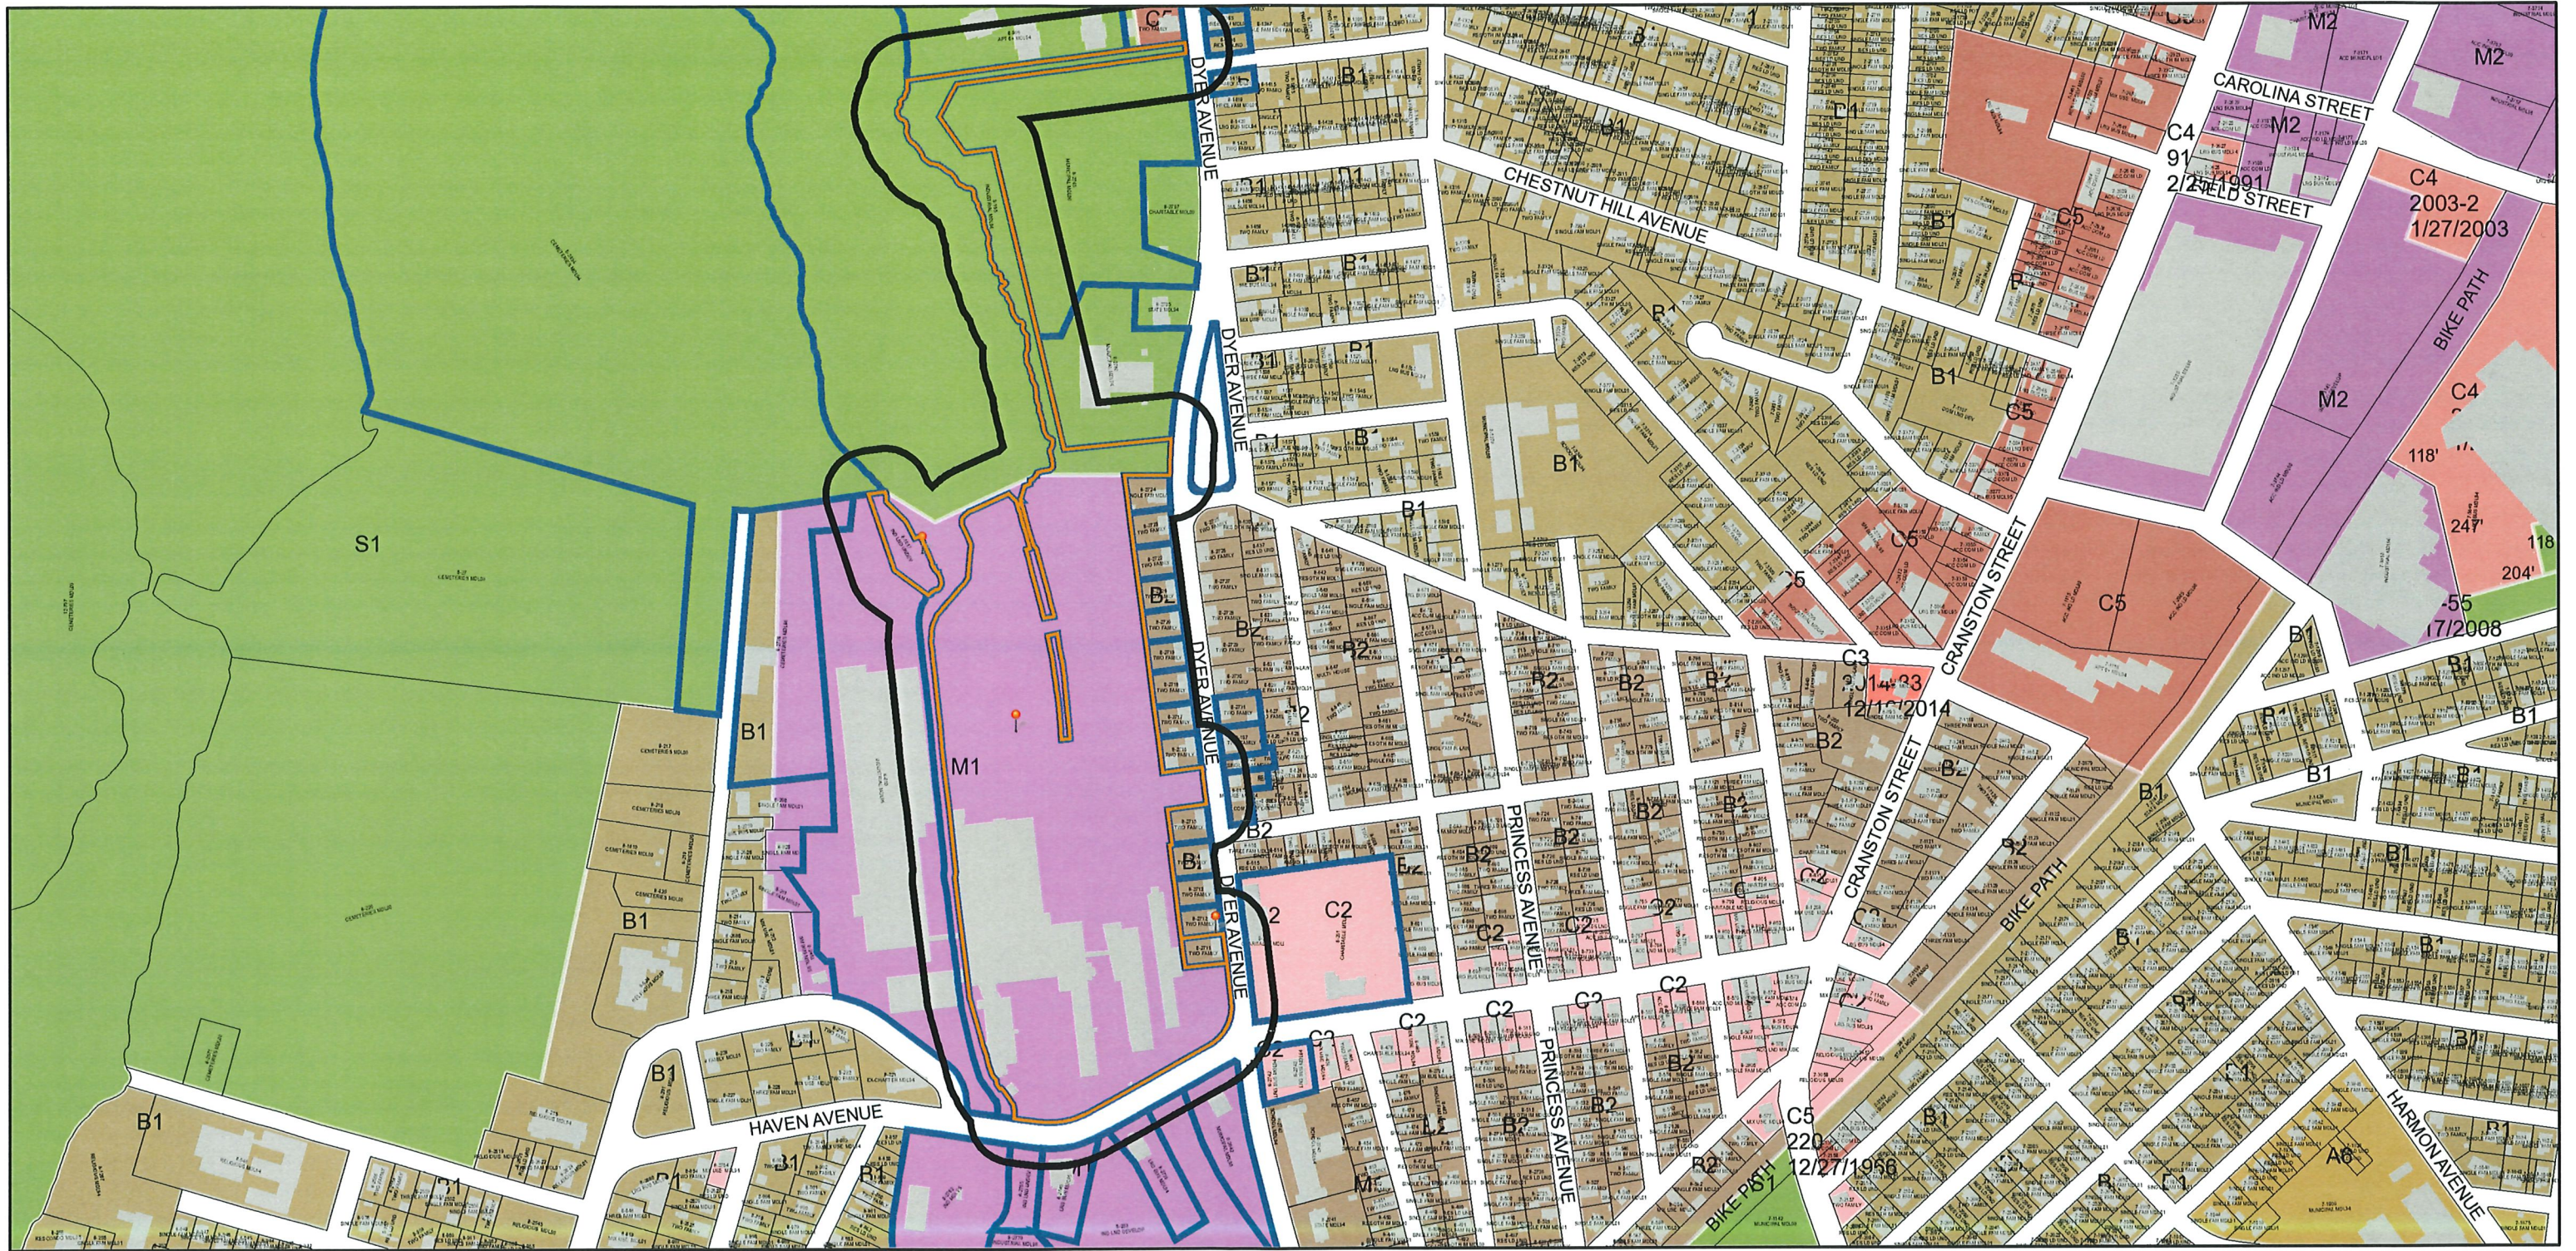

1381 Cranston St 100' Radius Plat 8 Lots 195, 1617, 2711

1/12/2023, 11:09:57 AM

1:4,423

Parcel ID Labels		Historic Overlay District		A8		C3		MPD
Streets Names		Zoning		A6		C4		S1
— Cranston Boundary		none		B1		C5		Other
⋯ Parcels		A80		B2		M1		
▬ Buildings		A20		C1		M2		
Zoning Dimensions		A12		C2		EI		

City of Cranston